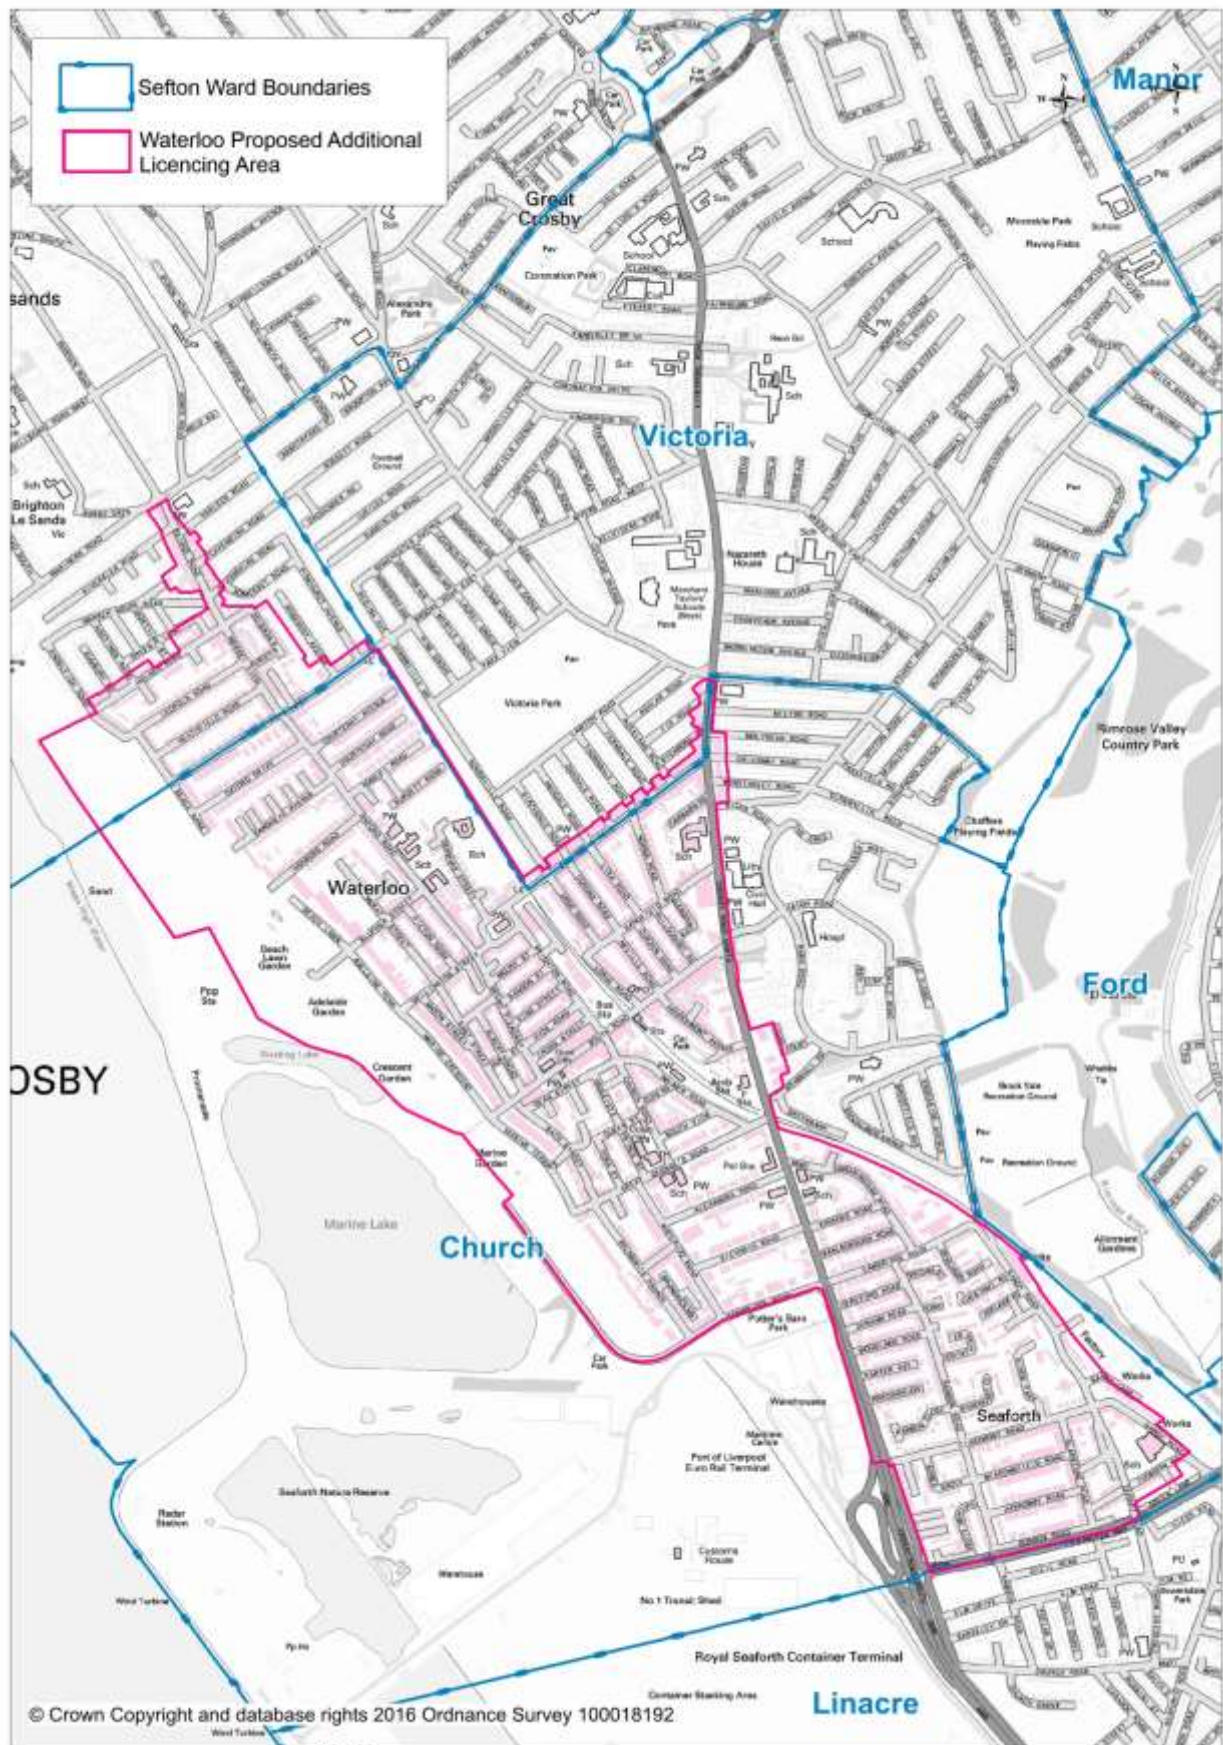

Appendix 3

Additional Licensing

Designated Areas Southport, Seaforth & Waterloo

Southport Additional HMO Licensing Boundary

Seaforth/Waterloo Additional HMO Licensing Boundary

Southport Additional HMO Licensing Boundary – List of included roads

Road Name	Ward
ALBANY ROAD	Cambridge
ALBERT PLACE	Duke's
ALBERT ROAD	Cambridge
ALEXANDRA ROAD	Cambridge
ANCHOR STREET	Duke's
ARNSIDE ROAD	Duke's
ARNSIDE TERRACE	Duke's
ASHTON PLACE	Duke's
AVONDALE ROAD	Duke's
AVONDALE ROAD NORTH	Cambridge
BACK BATH STREET	Duke's
BALLS PLACE	Duke's
BANK PASSAGE	Duke's
BANK SQUARE	Duke's
BATH STREET	Duke's
BATH STREET NORTH	Duke's
BEACH PRIORY GARDENS	Duke's
BELMONT STREET	Duke's
BENTHAM STREET	Kew
BOLD STREET	Duke's
BOOTH STREET	Duke's
BRADLEY PLACE	Duke's
BRADLEY STREET	Cambridge
BRIDGE STREET	Duke's
CABLE STREET	Duke's
CAMBRIDGE ARCADE	Duke's
CAMBRIDGE WALKS	Duke's
CASTLE STREET	Duke's
CASTLE WALK	Duke's
CEMETERY ROAD	Kew
CHAPEL STREET	Duke's
CHURCH STREET	Duke's
CORONATION WALK	Duke's
CORPORATION STREET	Duke's
COURT ROAD	Cambridge
CROSS STREET	Duke's
DERBY ROAD	Duke's
DUKE STREET	Duke's
EASTBANK STREET	Duke's
EASTBANK STREET SQUARE	Duke's
ERICSON DRIVE	Kew
ESPLANADE	Duke's
GLEBE PLACE	Duke's
GORDON AVENUE	Cambridge
GORDON STREET	Duke's
GORDON WAY	Duke's
HAMPTON ROAD	Kew
HARGREAVES STREET	Kew
HAWESSIDE STREET	Duke's
HILL STREET	Duke's

Road Name	Ward
STANLEY STREET	Duke's
TALBOT DRIVE	Duke's
TALBOT STREET	Duke's
THE WALK	Kew
TRINITY GARDENS	Duke's
TRINITY MEWS	Duke's
TULKETH STREET	Duke's
UNION STREET	Duke's
VICTORIA STREET	Duke's
VICTORIA WAY	Duke's
VIRGINIA STREET	Kew
VULCAN STREET	Duke's
WALTON STREET	Cambridge
WARWICK STREET	Kew
WAVERLEY STREET	Duke's
WAYFARERS ARCADE	Duke's
WELLINGTON STREET	Duke's
WESLEY STREET	Duke's
WEST STREET	Duke's
WRIGHT STREET	Duke's
YELLOW HOUSE LANE	Duke's