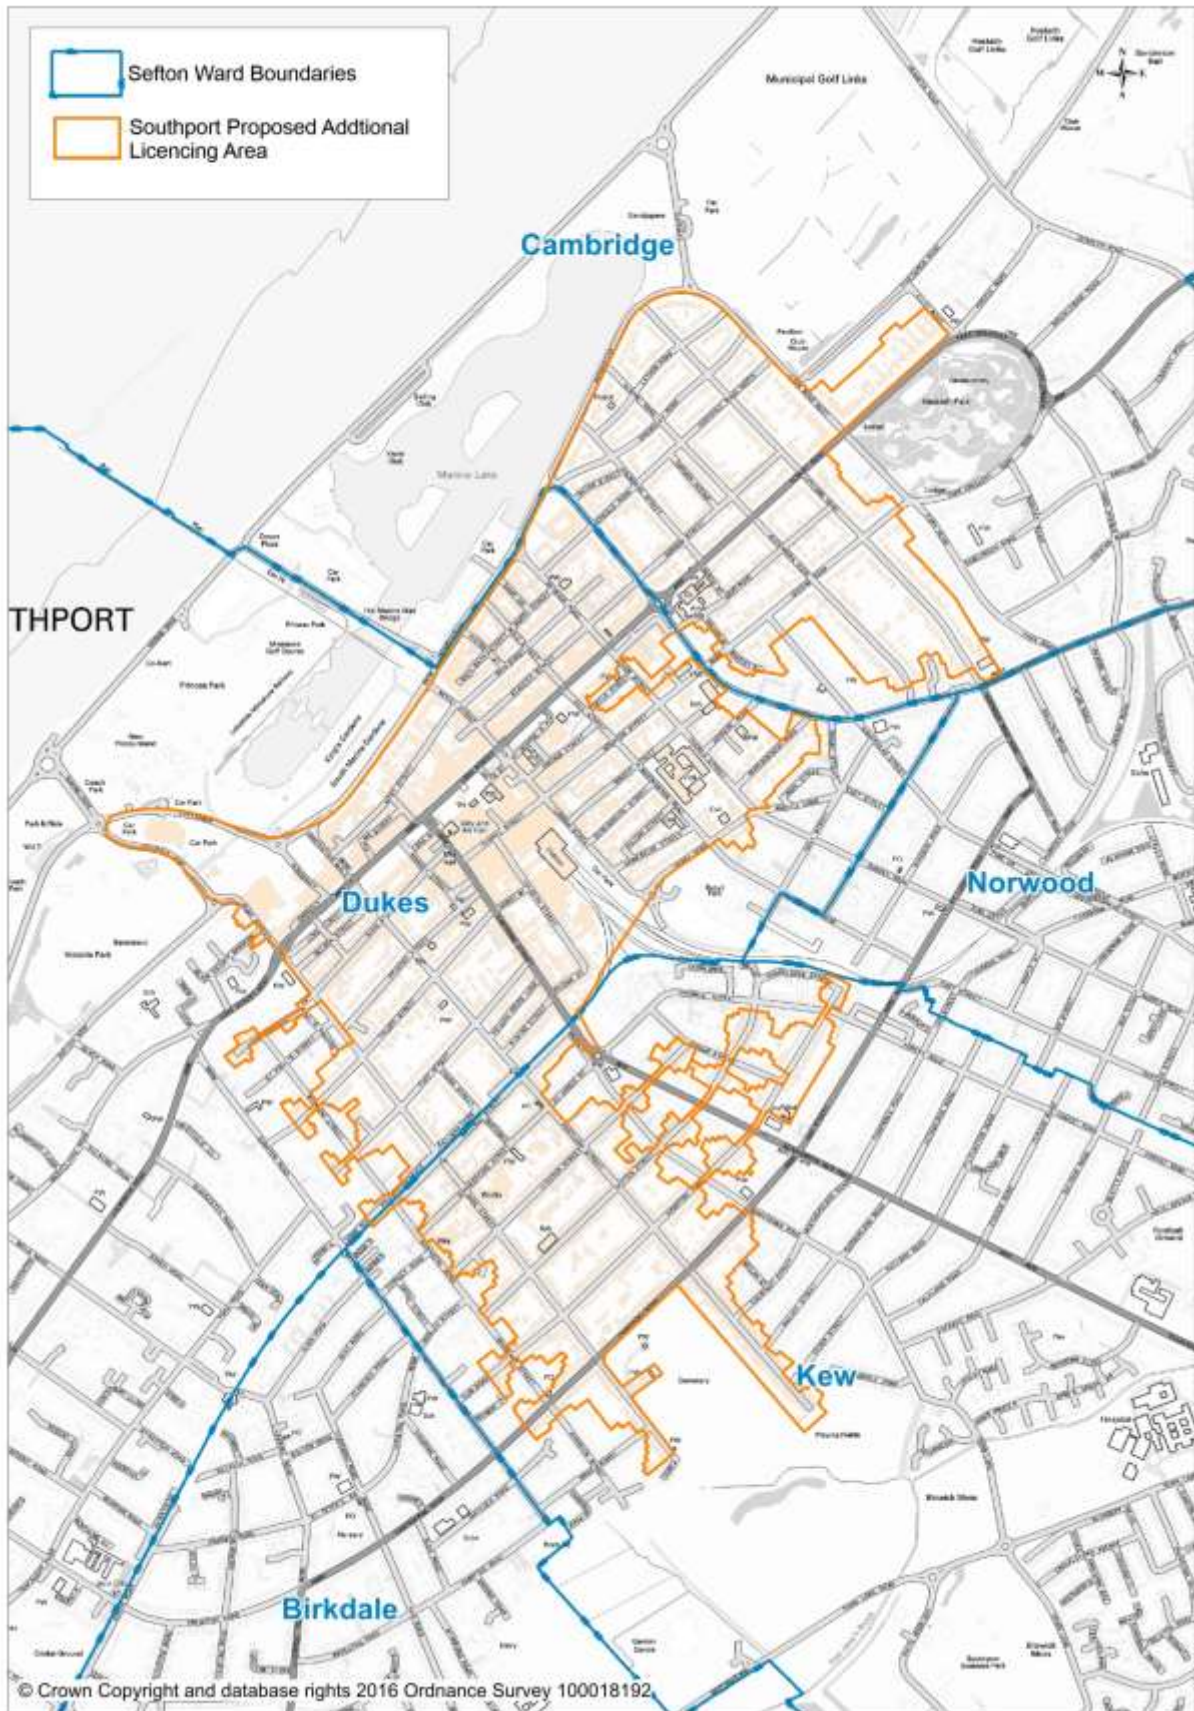

Appendix 3

Additional Licensing

Designated Areas Southport, Seaforth & Waterloo

Southport Additional HMO Licensing Boundary

Seaforth/Waterloo Additional HMO Licensing Boundary

Southport Additional HMO Licensing Boundary – List of included roads

Road Name	Ward
ALBANY ROAD	Cambridge
ALBERT PLACE	Duke's
ALBERT ROAD	Cambridge
ALEXANDRA ROAD	Cambridge
ANCHOR STREET	Duke's
ARNSIDE ROAD	Duke's
ARNSIDE TERRACE	Duke's
ASHTON PLACE	Duke's
AVONDALE ROAD	Duke's
AVONDALE ROAD NORTH	Cambridge
BACK BATH STREET	Duke's
BALLS PLACE	Duke's
BANK PASSAGE	Duke's
BANK SQUARE	Duke's
BATH STREET	Duke's
BATH STREET NORTH	Duke's
BEACH PRIORY GARDENS	Duke's
BELMONT STREET	Duke's
BENTHAM STREET	Kew
BOLD STREET	Duke's
BOOTH STREET	Duke's
BRADLEY PLACE	Duke's
BRADLEY STREET	Cambridge
BRIDGE STREET	Duke's
CABLE STREET	Duke's
CAMBRIDGE ARCADE	Duke's
CAMBRIDGE WALKS	Duke's
CASTLE STREET	Duke's
CASTLE WALK	Duke's
CEMETERY ROAD	Kew
CHAPEL STREET	Duke's
CHURCH STREET	Duke's
CORONATION WALK	Duke's
CORPORATION STREET	Duke's
COURT ROAD	Cambridge
CROSS STREET	Duke's
DERBY ROAD	Duke's
DUKE STREET	Duke's
EASTBANK STREET	Duke's
EASTBANK STREET SQUARE	Duke's
ERICSON DRIVE	Kew
ESPLANADE	Duke's
GLEBE PLACE	Duke's
GORDON AVENUE	Cambridge
GORDON STREET	Duke's
GORDON WAY	Duke's
HAMPTON ROAD	Kew
HARGREAVES STREET	Kew
HAWESSIDE STREET	Duke's
HILL STREET	Duke's

Road Name	Ward
STANLEY STREET	Duke's
TALBOT DRIVE	Duke's
TALBOT STREET	Duke's
THE WALK	Kew
TRINITY GARDENS	Duke's
TRINITY MEWS	Duke's
TULKETH STREET	Duke's
UNION STREET	Duke's
VICTORIA STREET	Duke's
VICTORIA WAY	Duke's
VIRGINIA STREET	Kew
VULCAN STREET	Duke's
WALTON STREET	Cambridge
WARWICK STREET	Kew
WAVERLEY STREET	Duke's
WAYFARERS ARCADE	Duke's
WELLINGTON STREET	Duke's
WESLEY STREET	Duke's
WEST STREET	Duke's
WRIGHT STREET	Duke's
YELLOW HOUSE LANE	Duke's