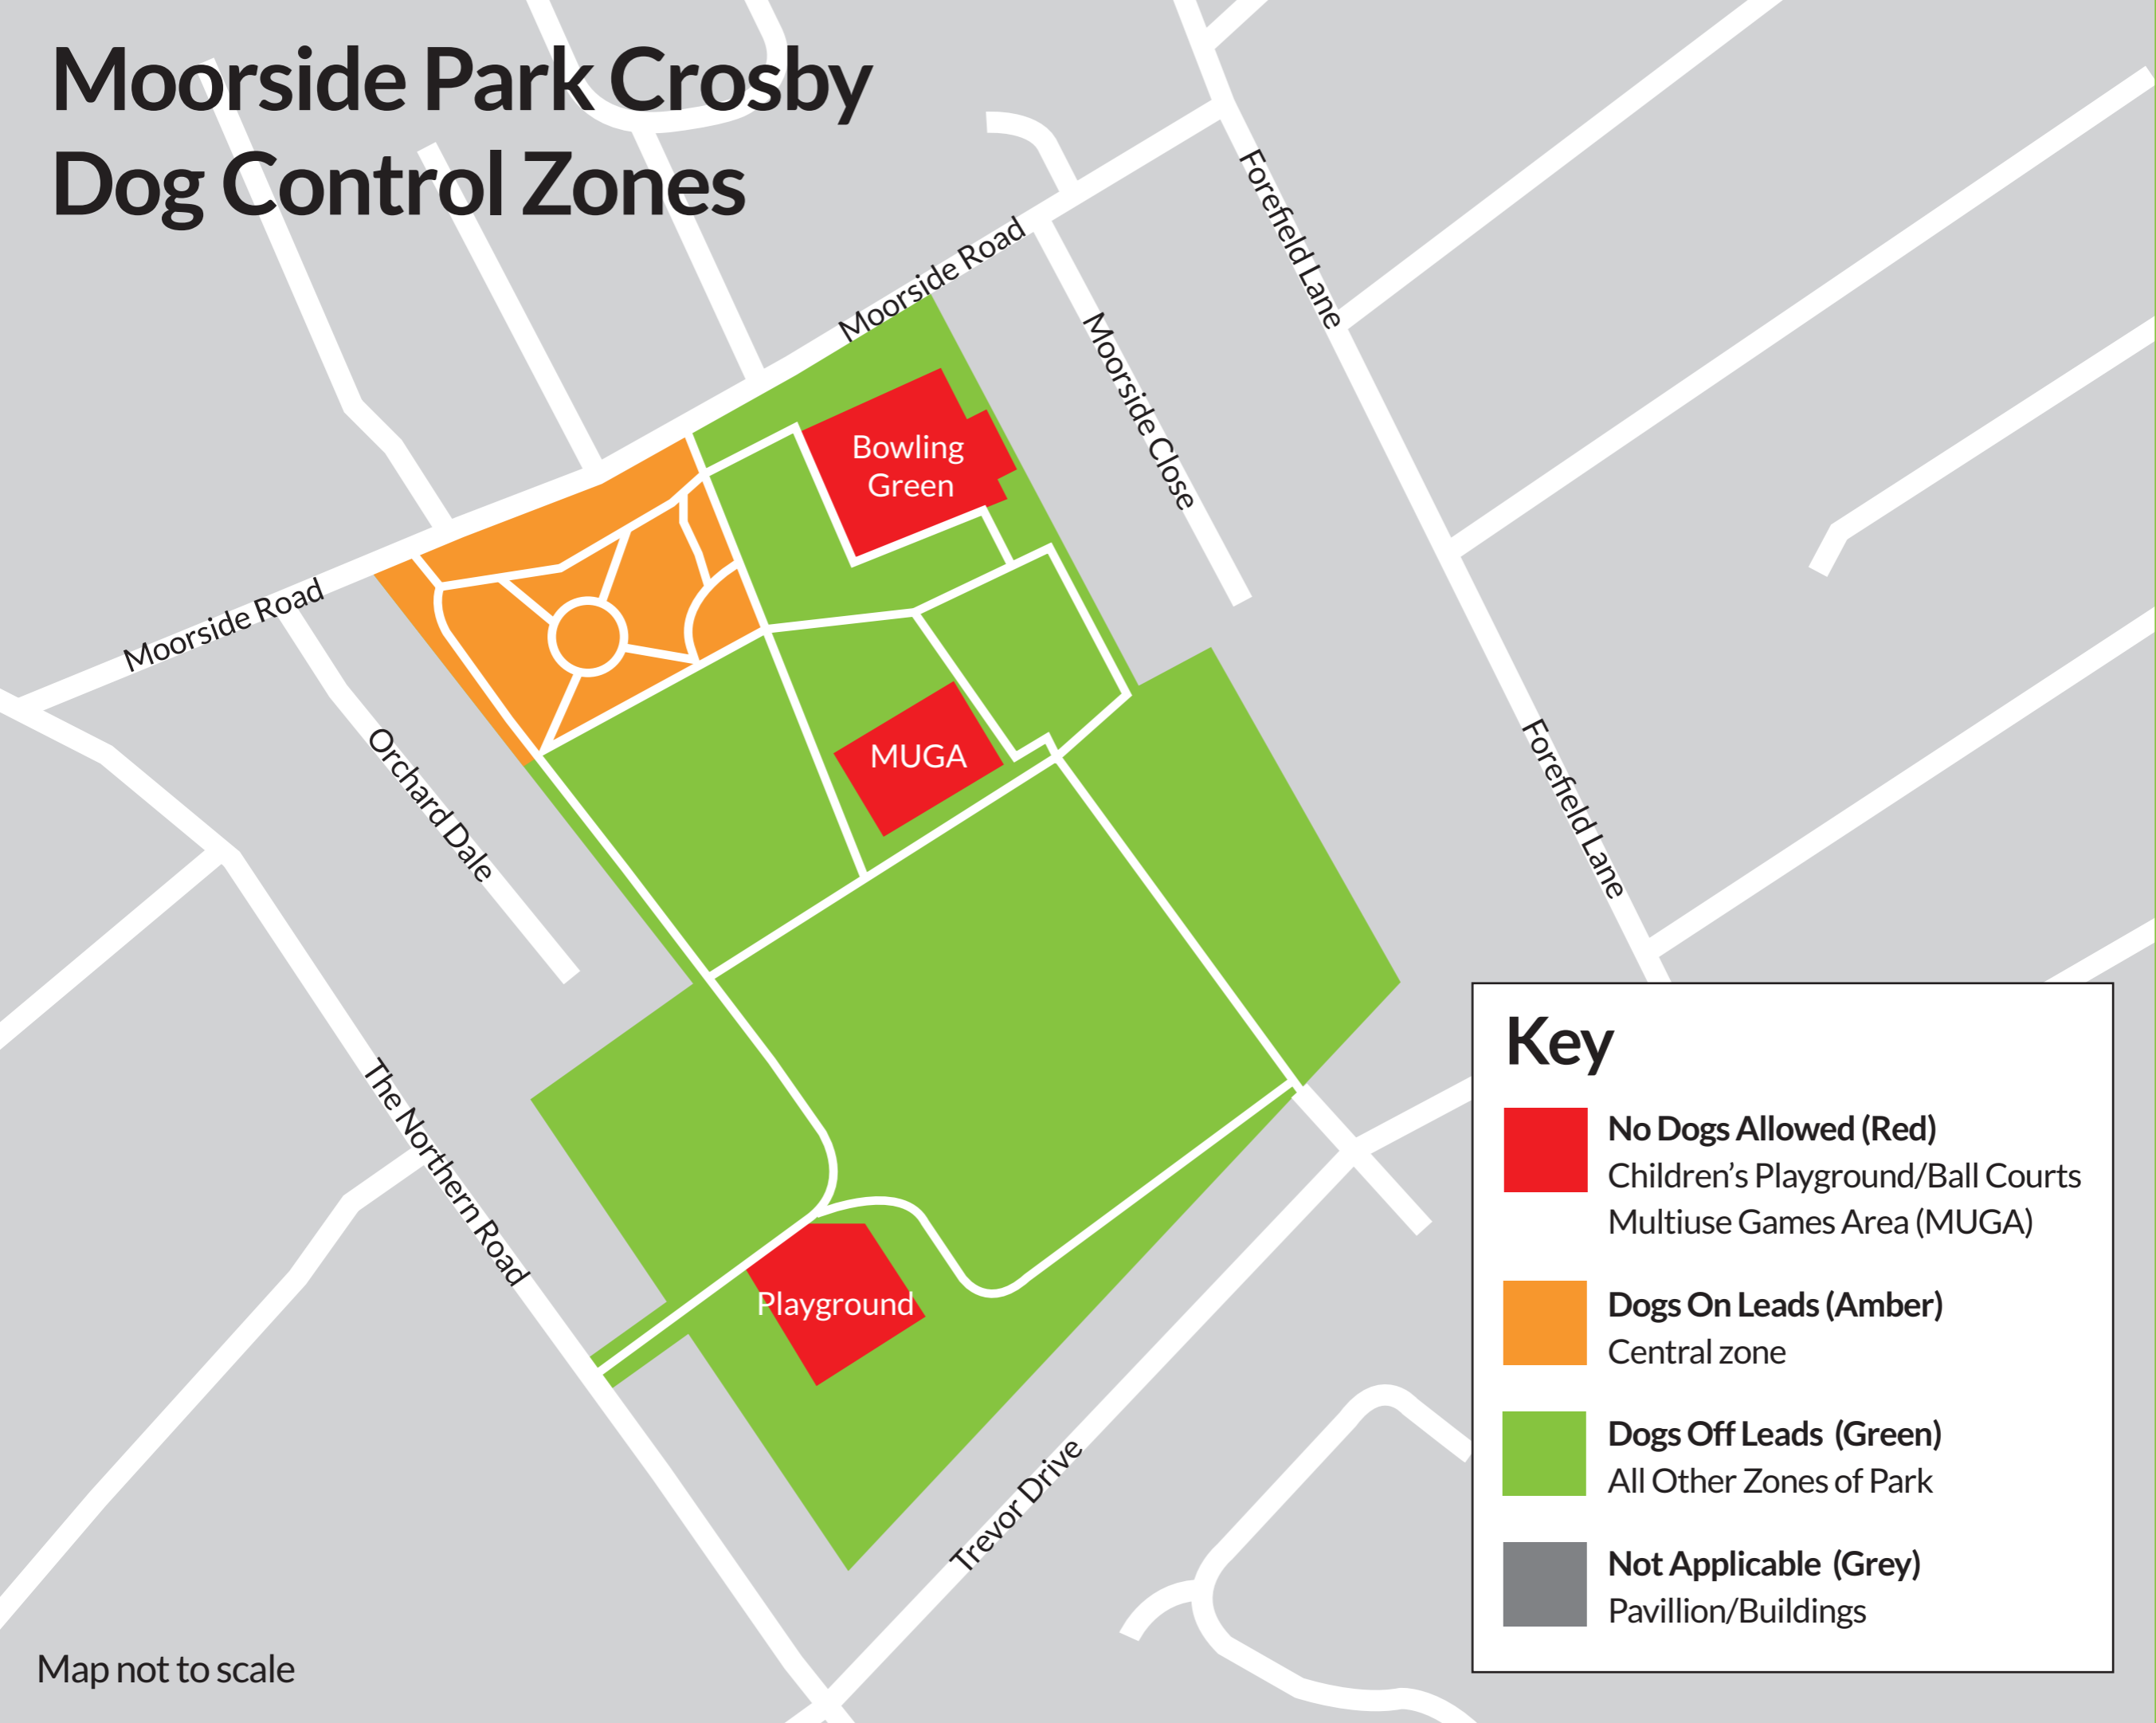

# Moorside Park Crosby Dog Control Zones

### Key

-  **No Dogs Allowed (Red)**  
Children's Playground/Ball Courts  
Multiuse Games Area (MUGA)
-  **Dogs On Leads (Amber)**  
Central zone
-  **Dogs Off Leads (Green)**  
All Other Zones of Park
-  **Not Applicable (Grey)**  
Pavillion/Buildings

Map not to scale