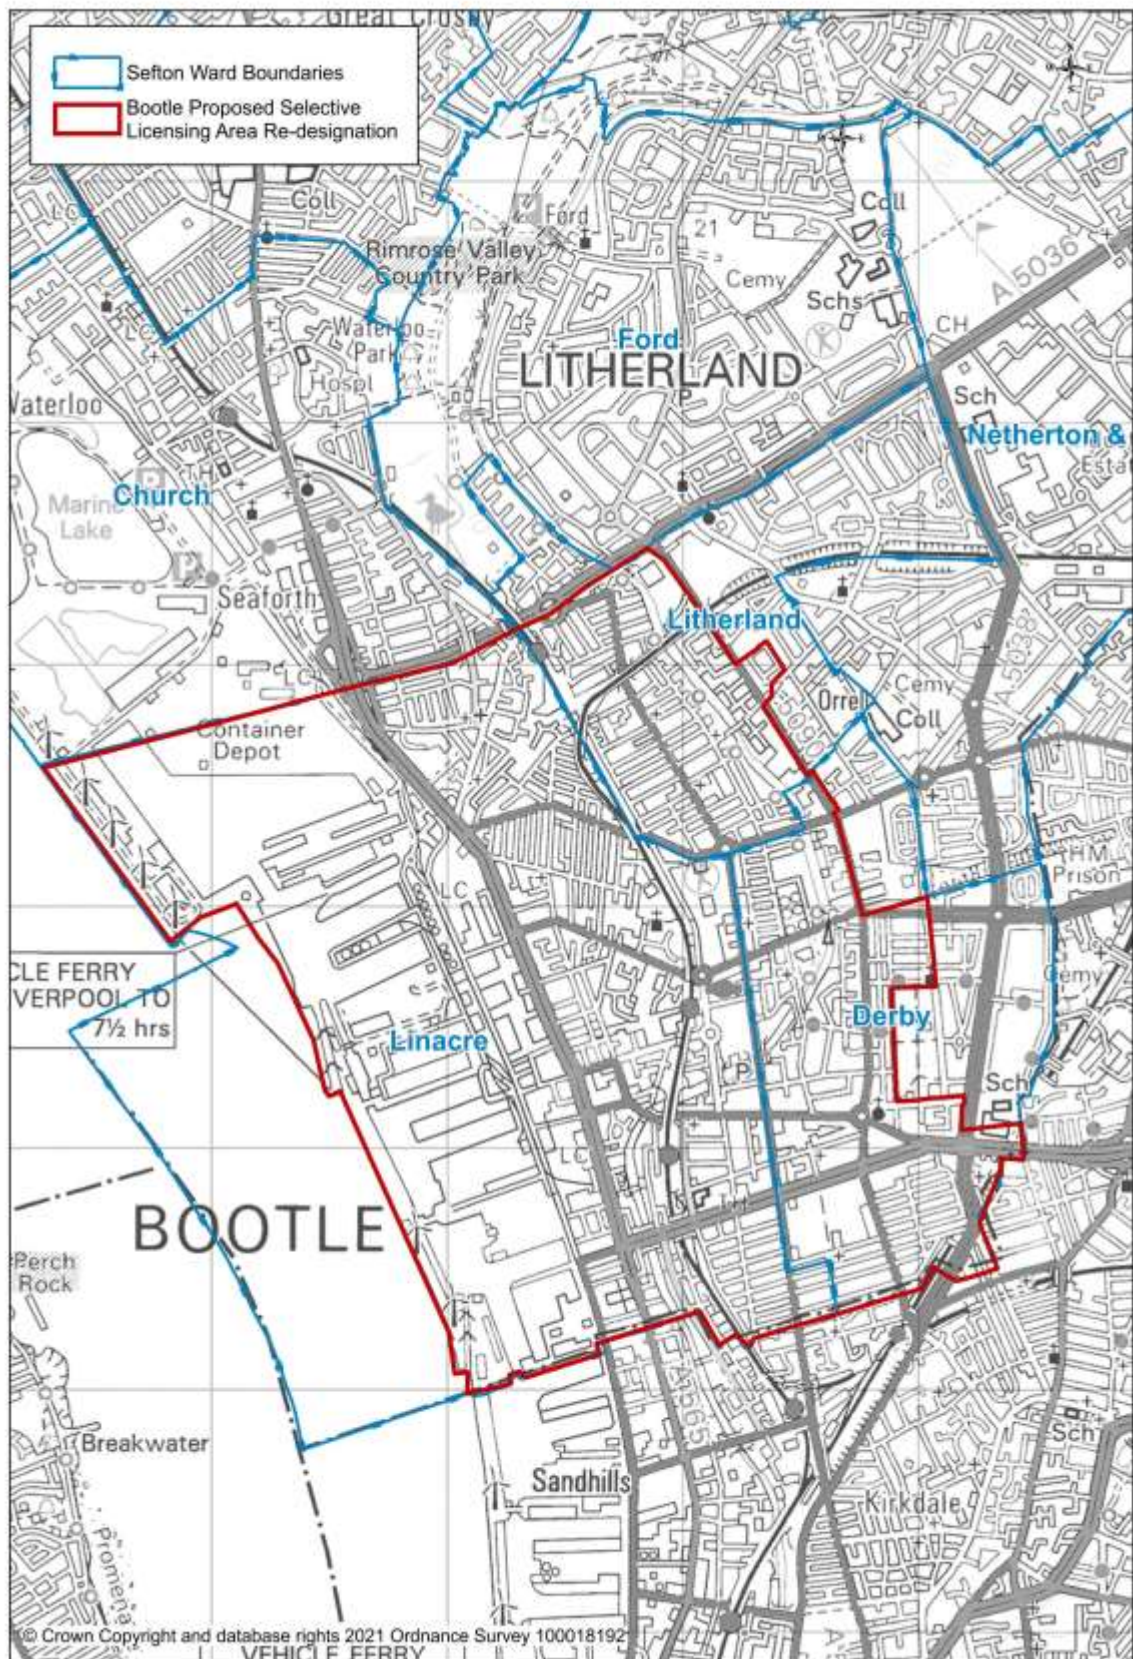

Appendix 1

Selective Licensing

Designated Area - Bootle

Bootle Selective Licensing Boundary

Bootle Selective Licensing Boundary – List of included roads

Road Names	Ward
ADDISON STREET	Linacre
AINTREE ROAD (Numbers 1-29 Odds, 2-64 Evens)	Derby
AKENSIDE STREET	Linacre
ALPHA STREET	Litherland
ALT ROAD	Litherland
ALTCAR ROAD	Litherland
ANTONIO STREET	Derby
ANVIL CLOSE	Linacre
ARCTIC ROAD	Linacre
ASH GROVE	Linacre
ASH STREET	Derby
ATLANTIC ROAD	Linacre
ATLAS ROAD	Linacre
AUGHTON ROAD	Derby
AUGUST STREET	Derby
AUTUMN WAY	Derby
AYLWARD PLACE	Linacre
BACK STANLEY ROAD	Derby
BALFE STREET	Linacre
BALFOUR AVENUE	Linacre
BALFOUR ROAD	Linacre
BALLIOL ROAD	Derby
BALLIOL ROAD	Linacre
BALTIC ROAD	Linacre
BANK ROAD	Linacre
BARKELEY DRIVE	Linacre
BARNTON CLOSE	Litherland
BEATRICE STREET	Derby
BEATRICE STREET	Linacre
BEDFORD ROAD	Derby
BEDFORD ROAD (Numbers 1-277 Odds, 2-274 Evens)	Linacre
BEECH GROVE	Linacre
BEECH STREET	Derby
BEECHWOOD ROAD	Litherland
BELLINI CLOSE	Linacre
BENBOW STREET	Linacre
BENEDICT STREET	Derby/Linacre
BERESFORD STREET	Linacre