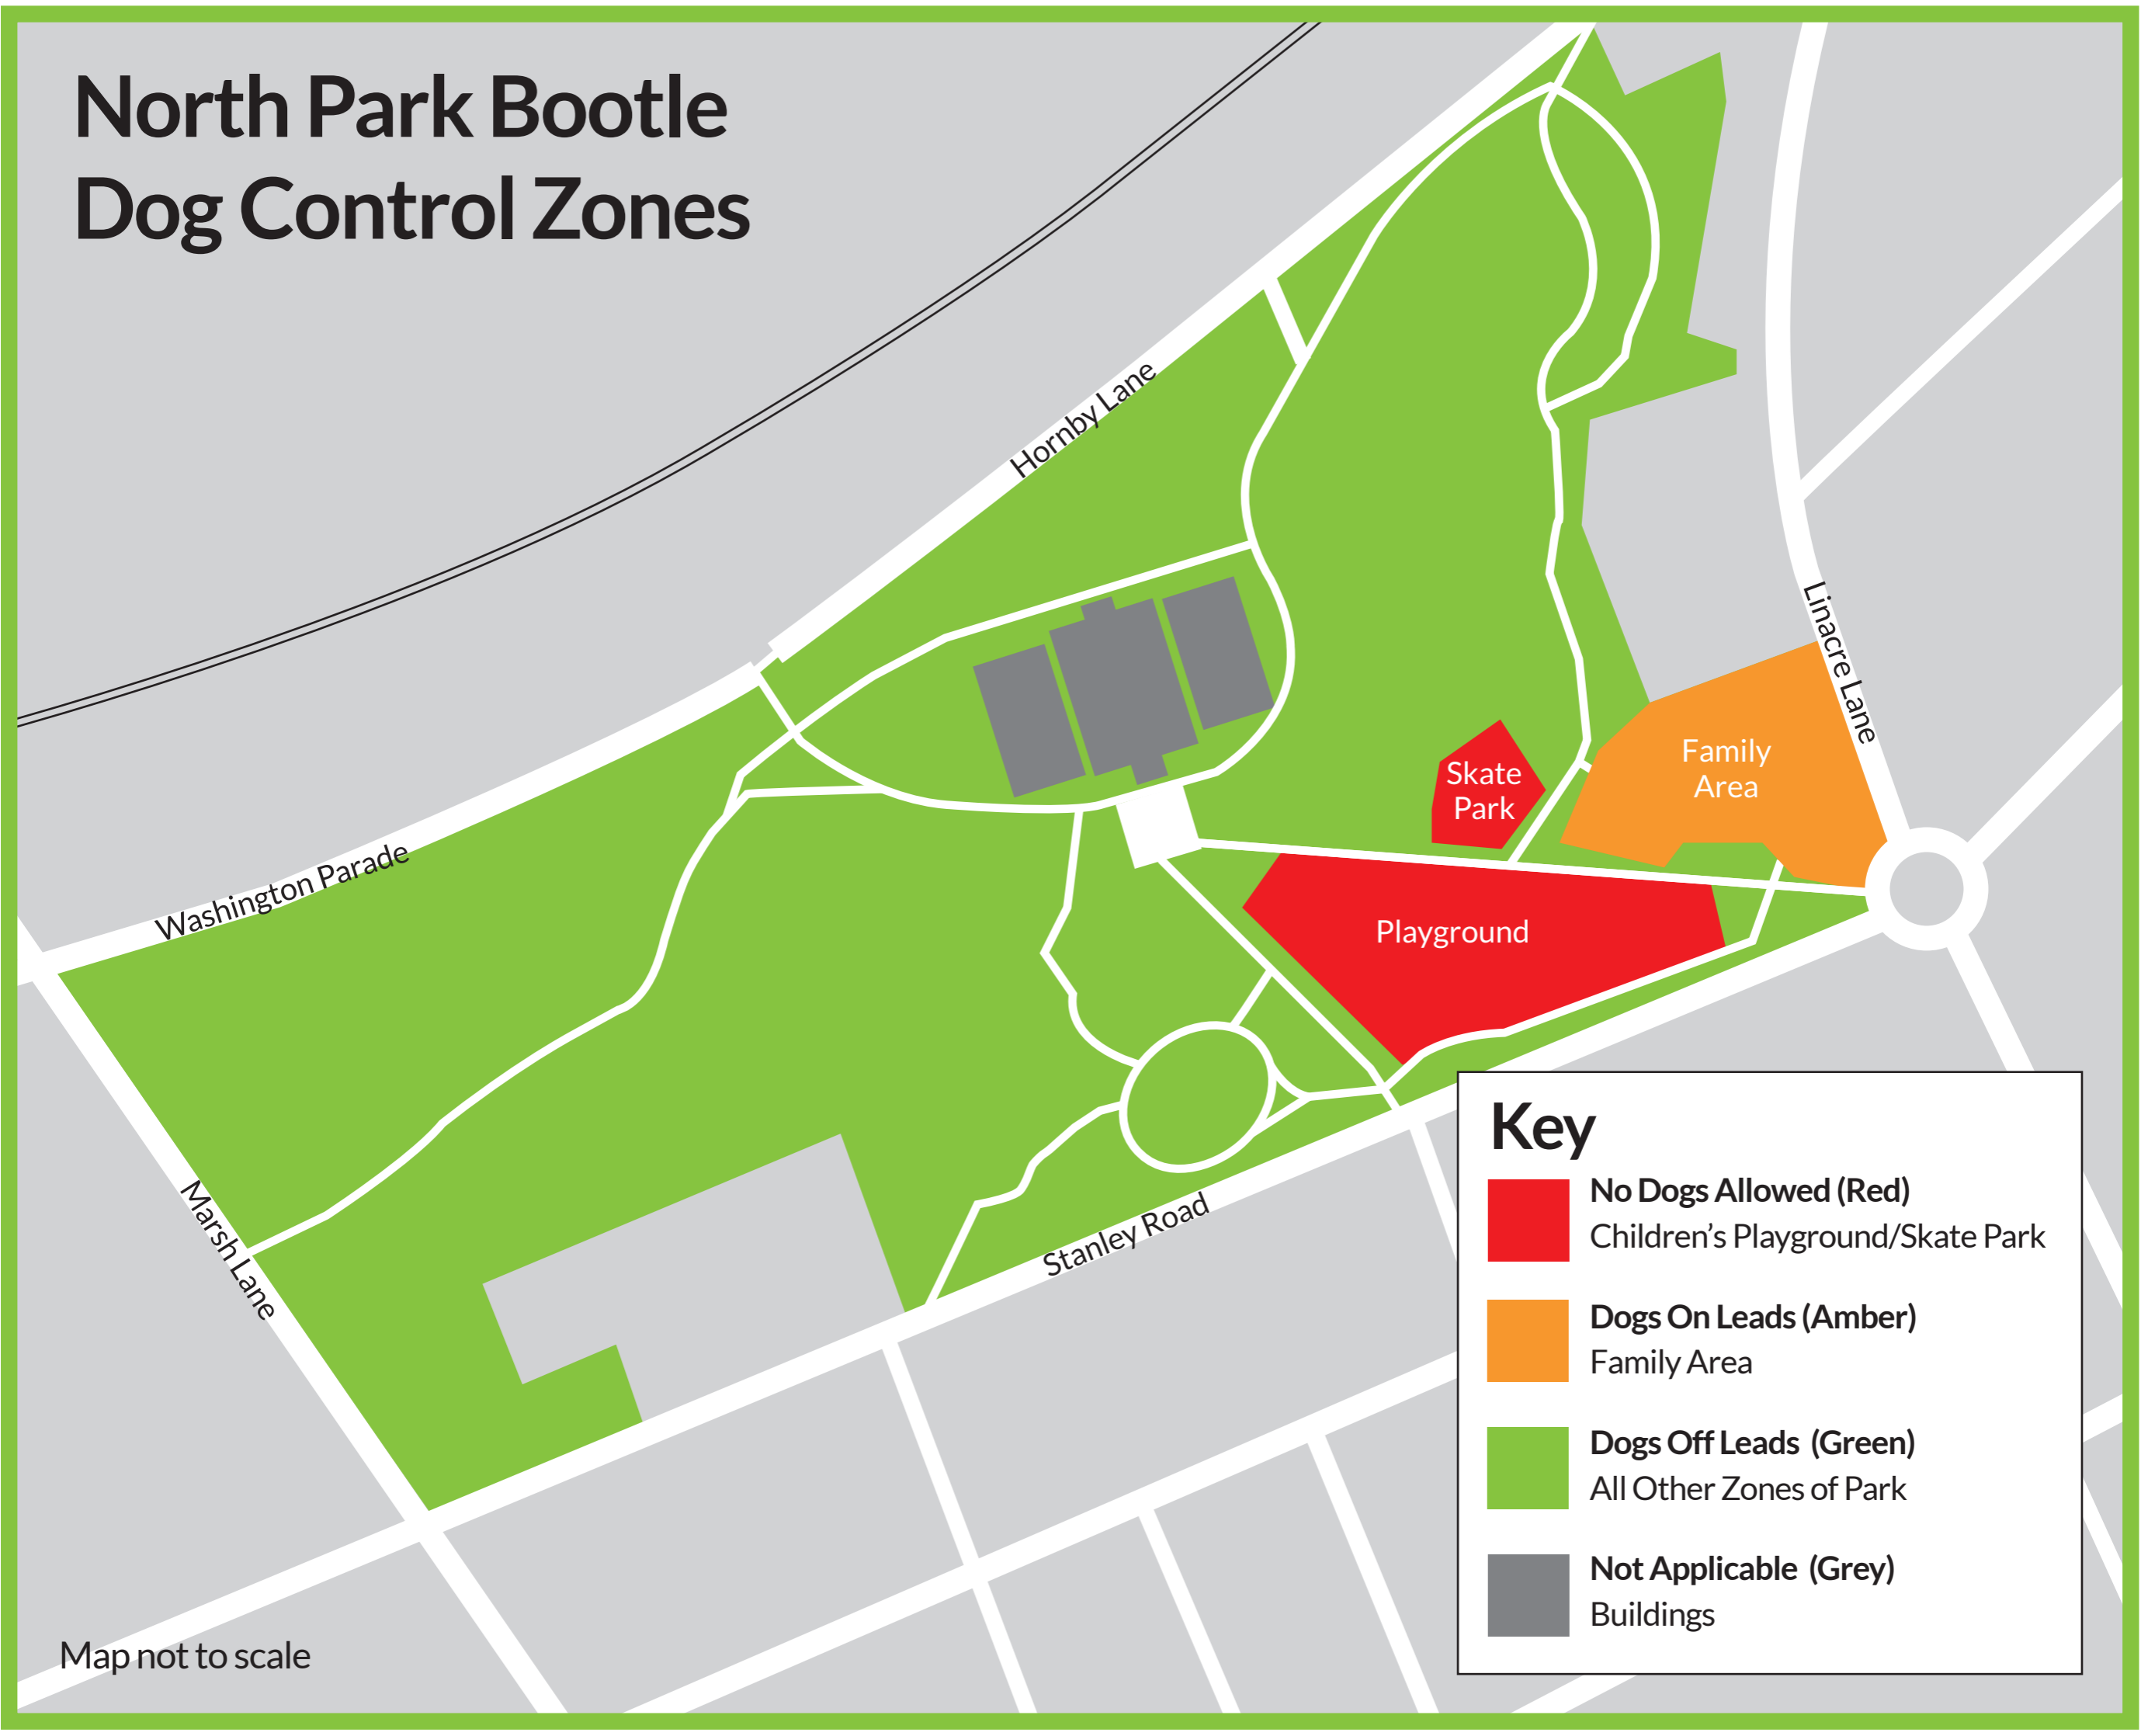

North Park Bootle Dog Control Zones

Map not to scale