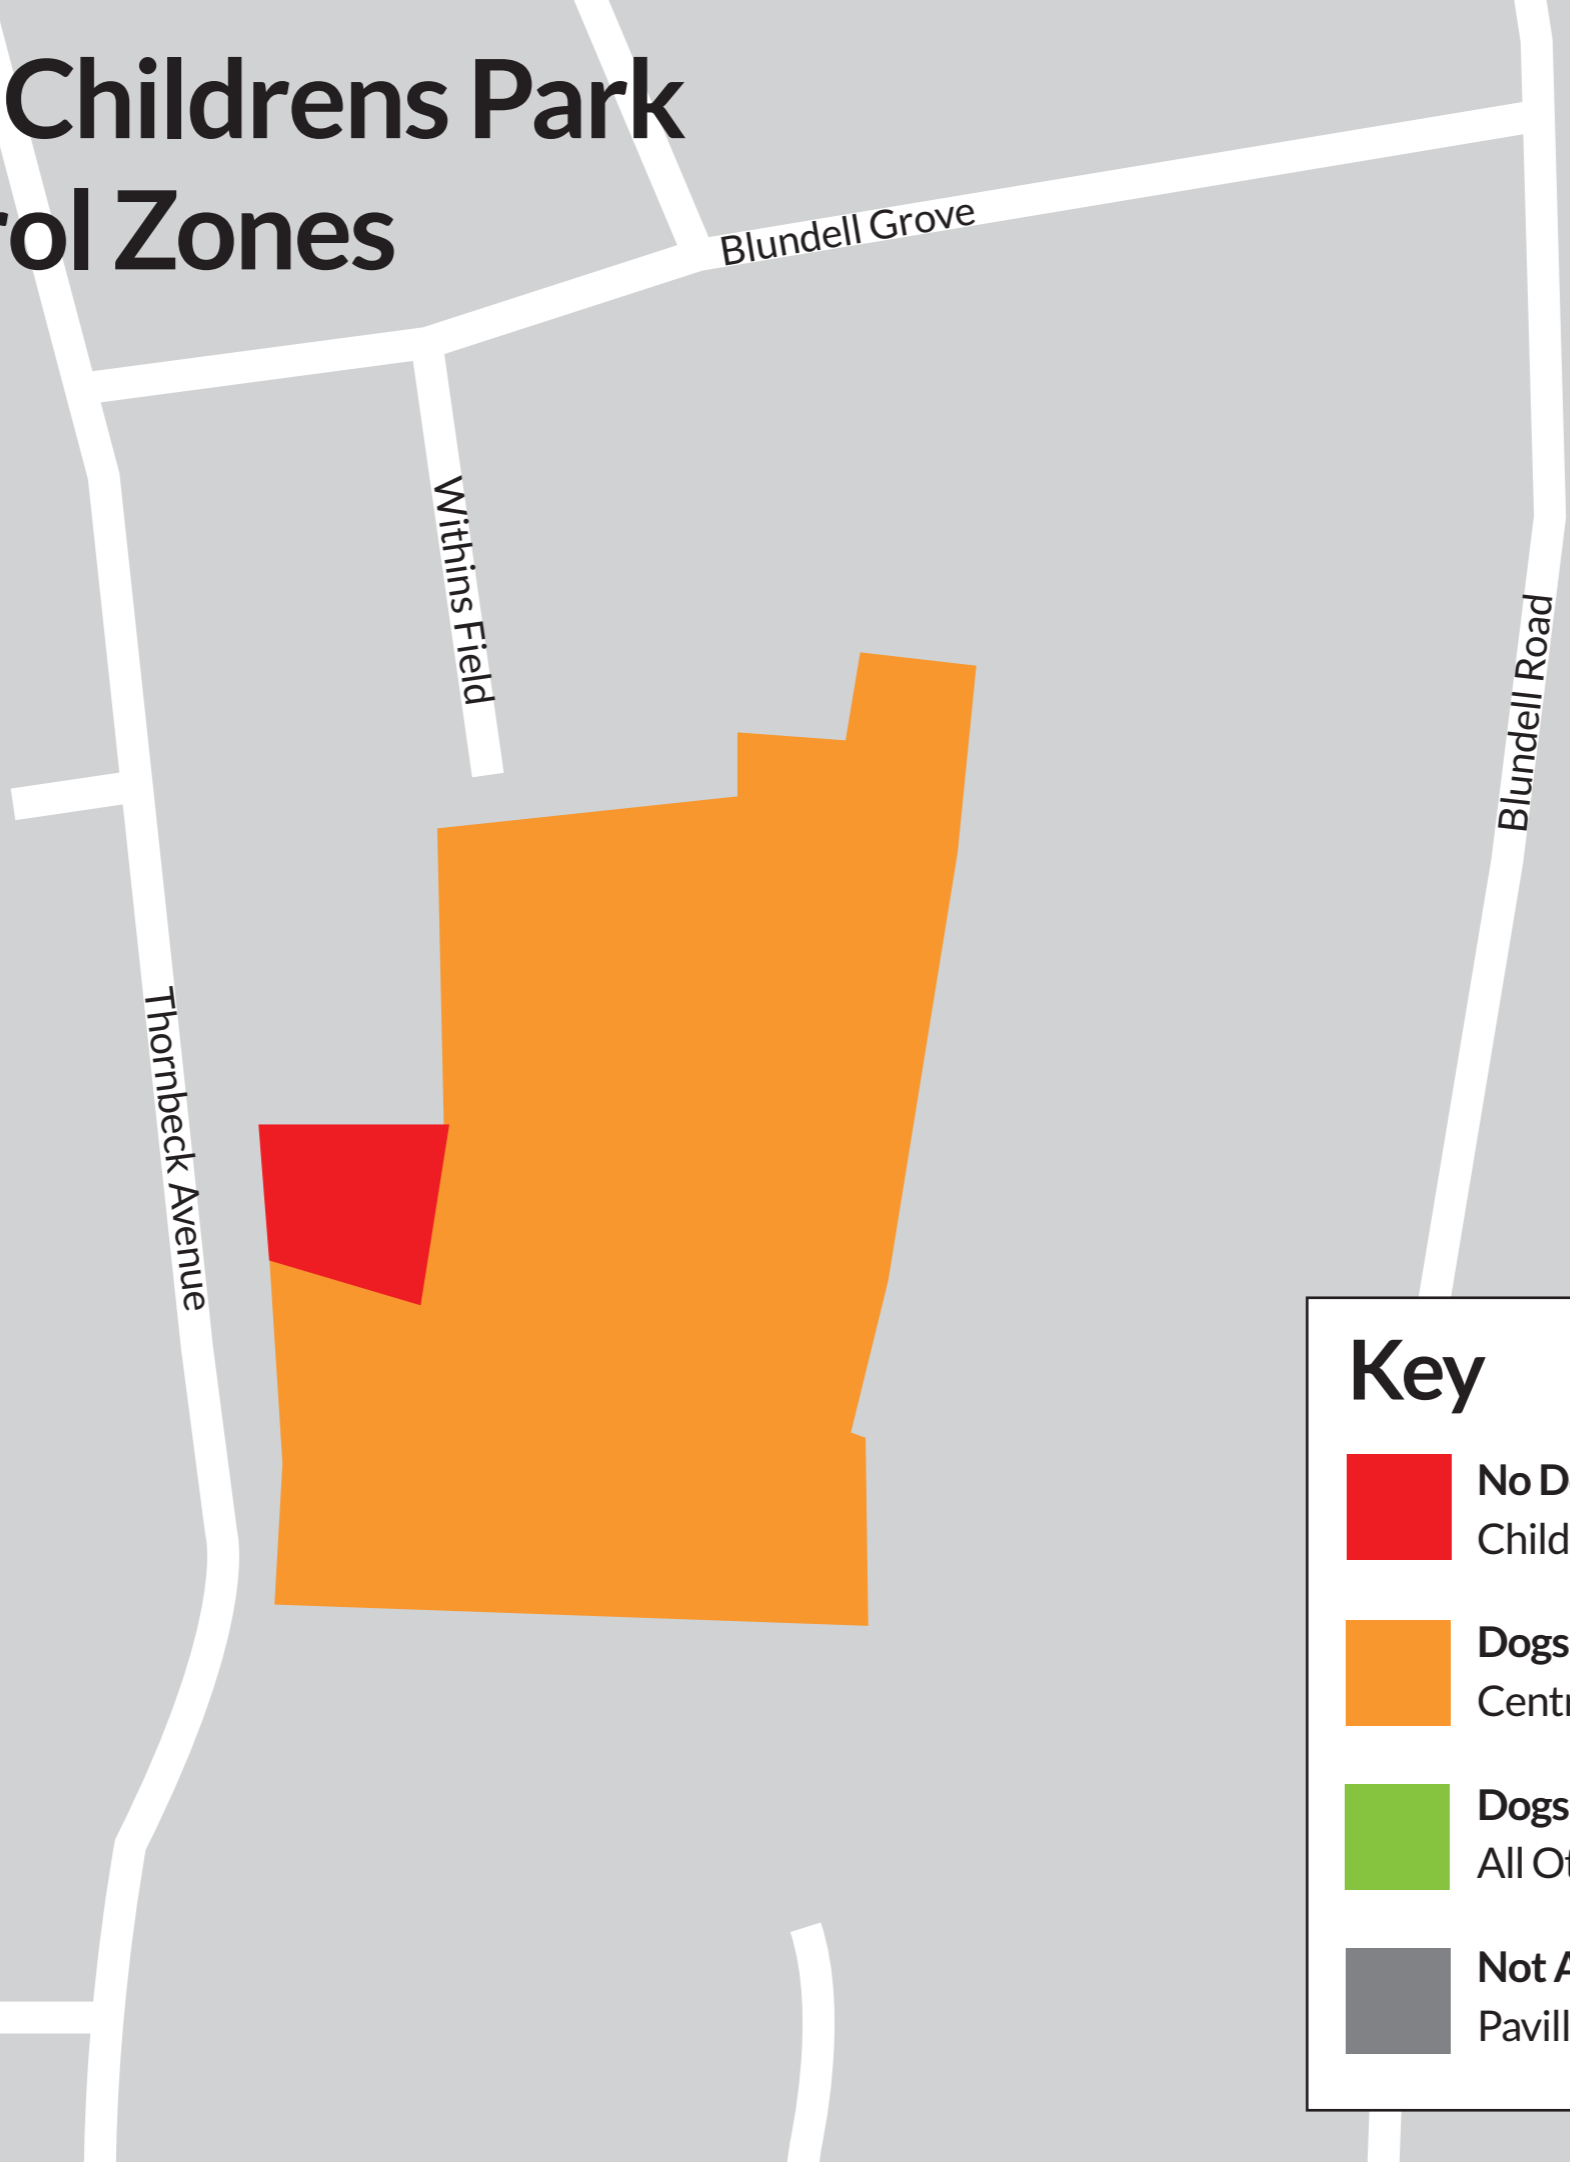

# Hightown Childrens Park Dog Control Zones

Map not to scale

### Key

-  **No Dogs Allowed (Red)**  
Children's Playground/Ball Courts
-  **Dogs On Leads (Amber)**  
Central zone
-  **Dogs Off Leads (Green)**  
All Other Zones of Park
-  **Not Applicable (Grey)**  
Pavillion/Buildings