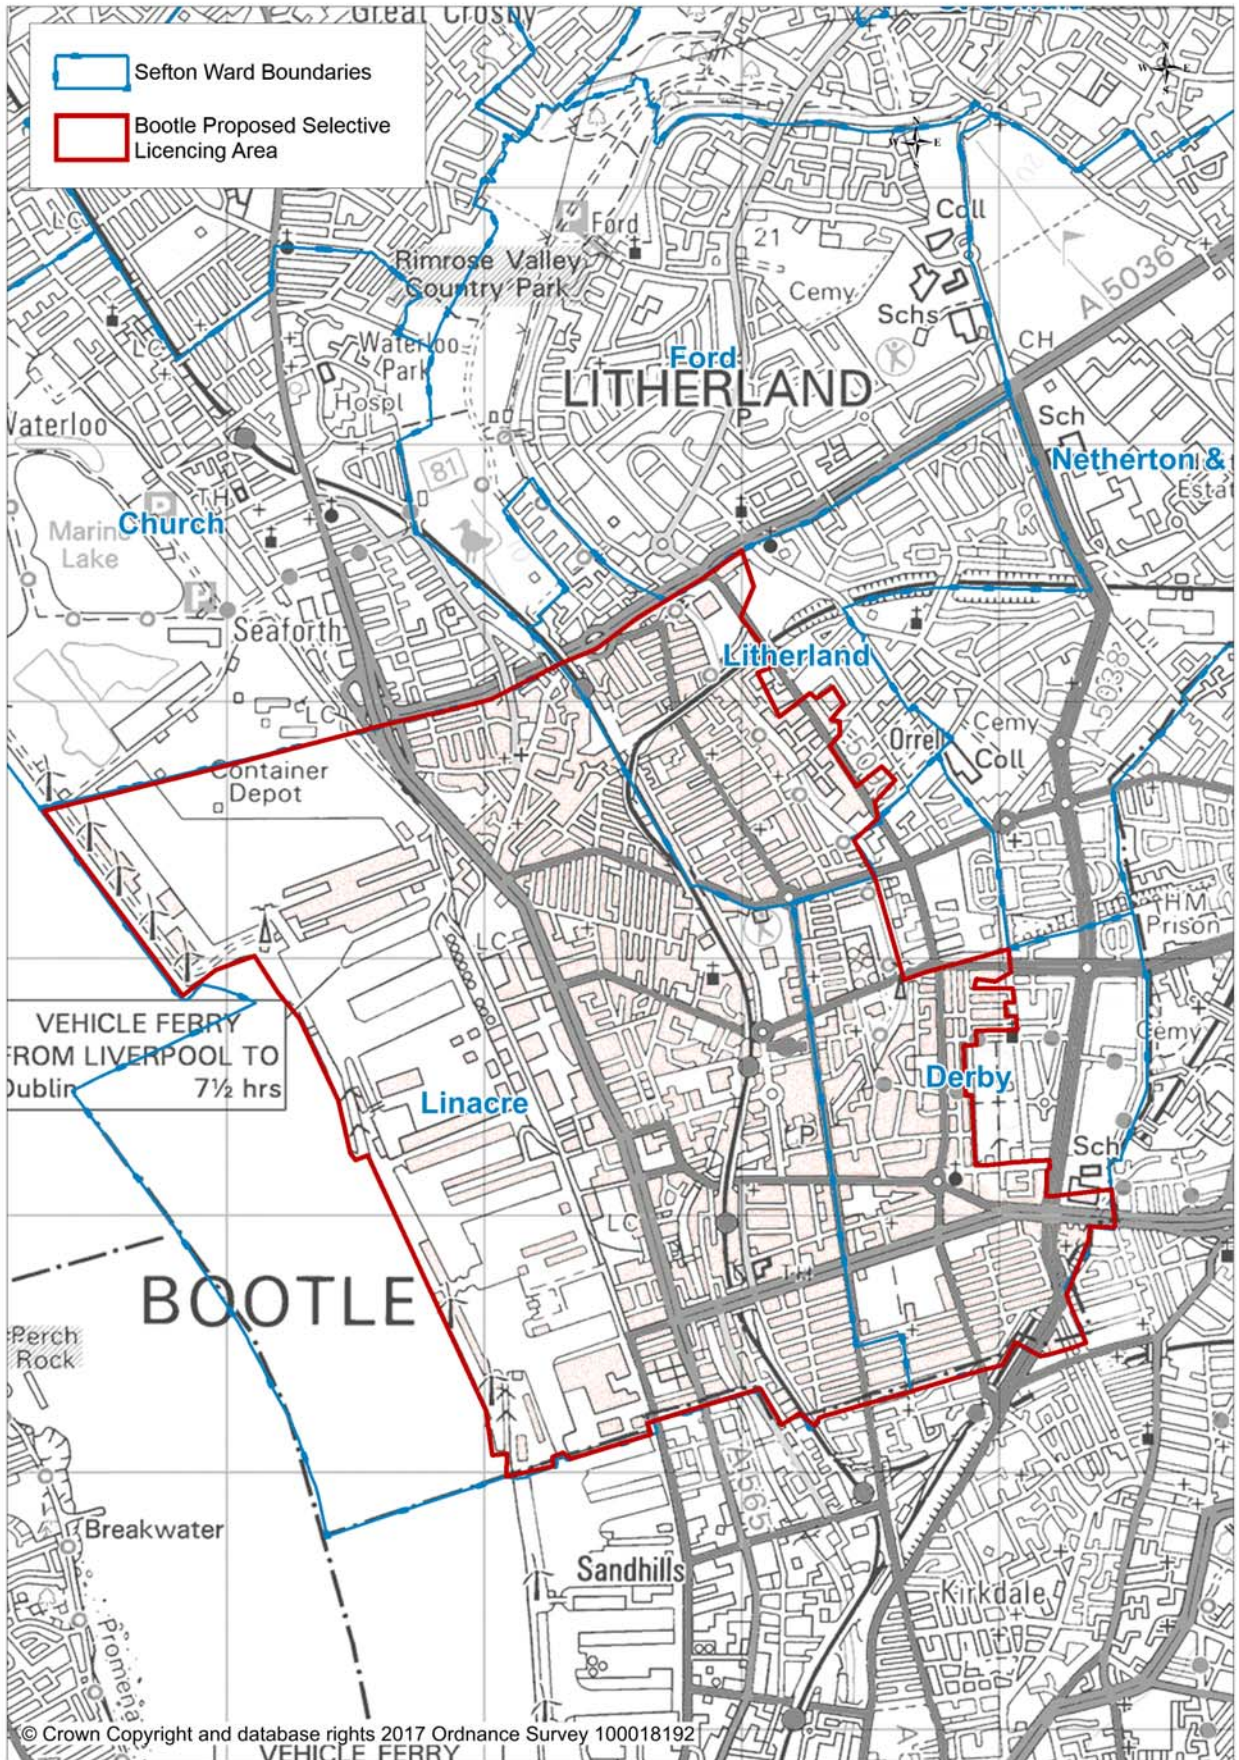

Appendix 1

Selective Licensing

Designated Area - Bootle

Bootle Selective Licensing Boundary

Bootle Selective Licensing Boundary – List of included roads

Road Name	Ward
A5090	Litherland
ADDISON STREET	Linacre
ADDISON STREET	Linacre
AINTREE ROAD	Derby
AKENSIDE STREET	Linacre
ALMA VALE TERRACE	Linacre
ALPHA STREET	Litherland
ALT ROAD	Litherland
ALTCAR ROAD	Litherland
ANTONIO STREET	Derby
ANVIL CLOSE	Linacre
ARCTIC ROAD	Linacre
ASH GROVE	Linacre
ASH STREET	Derby
ASHCROFT STREET	Linacre
ATLANTIC ROAD	Linacre
ATLAS ROAD	Linacre
AUGUST STREET	Derby
AUTUMN WAY	Derby
AYLWARD PLACE	Linacre
BACK STANLEY ROAD	Derby
BALFE STREET	Linacre
BALFOUR AVENUE	Linacre
BALFOUR ROAD	Linacre
BALLIOL ROAD	Derby
BALLIOL ROAD EAST	Derby
BALTIC ROAD	Linacre
BANK ROAD	Linacre
BARKELEY DRIVE	Linacre
BARNTON CLOSE	Litherland
BEACH ROAD	Litherland
BEATRICE STREET	Linacre
BECK ROAD	Litherland
BEDFORD PLACE	Linacre
BEDFORD ROAD	Linacre
BEECH GROVE	Linacre
BEECH STREET	Derby
BEECHWOOD ROAD	Litherland
BELLAMY ROAD	Derby
BELLINI CLOSE	Linacre
BENBOW STREET	Linacre
BENEDICT STREET	Linacre
BERESFORD STREET	Linacre
BERGEN CLOSE	Derby
BERRY STREET	Linacre
BIANCA STREET	Linacre
BIBBYS LANE	Linacre
BLISWORTH STREET	Litherland
BLOSSOM STREET	Derby