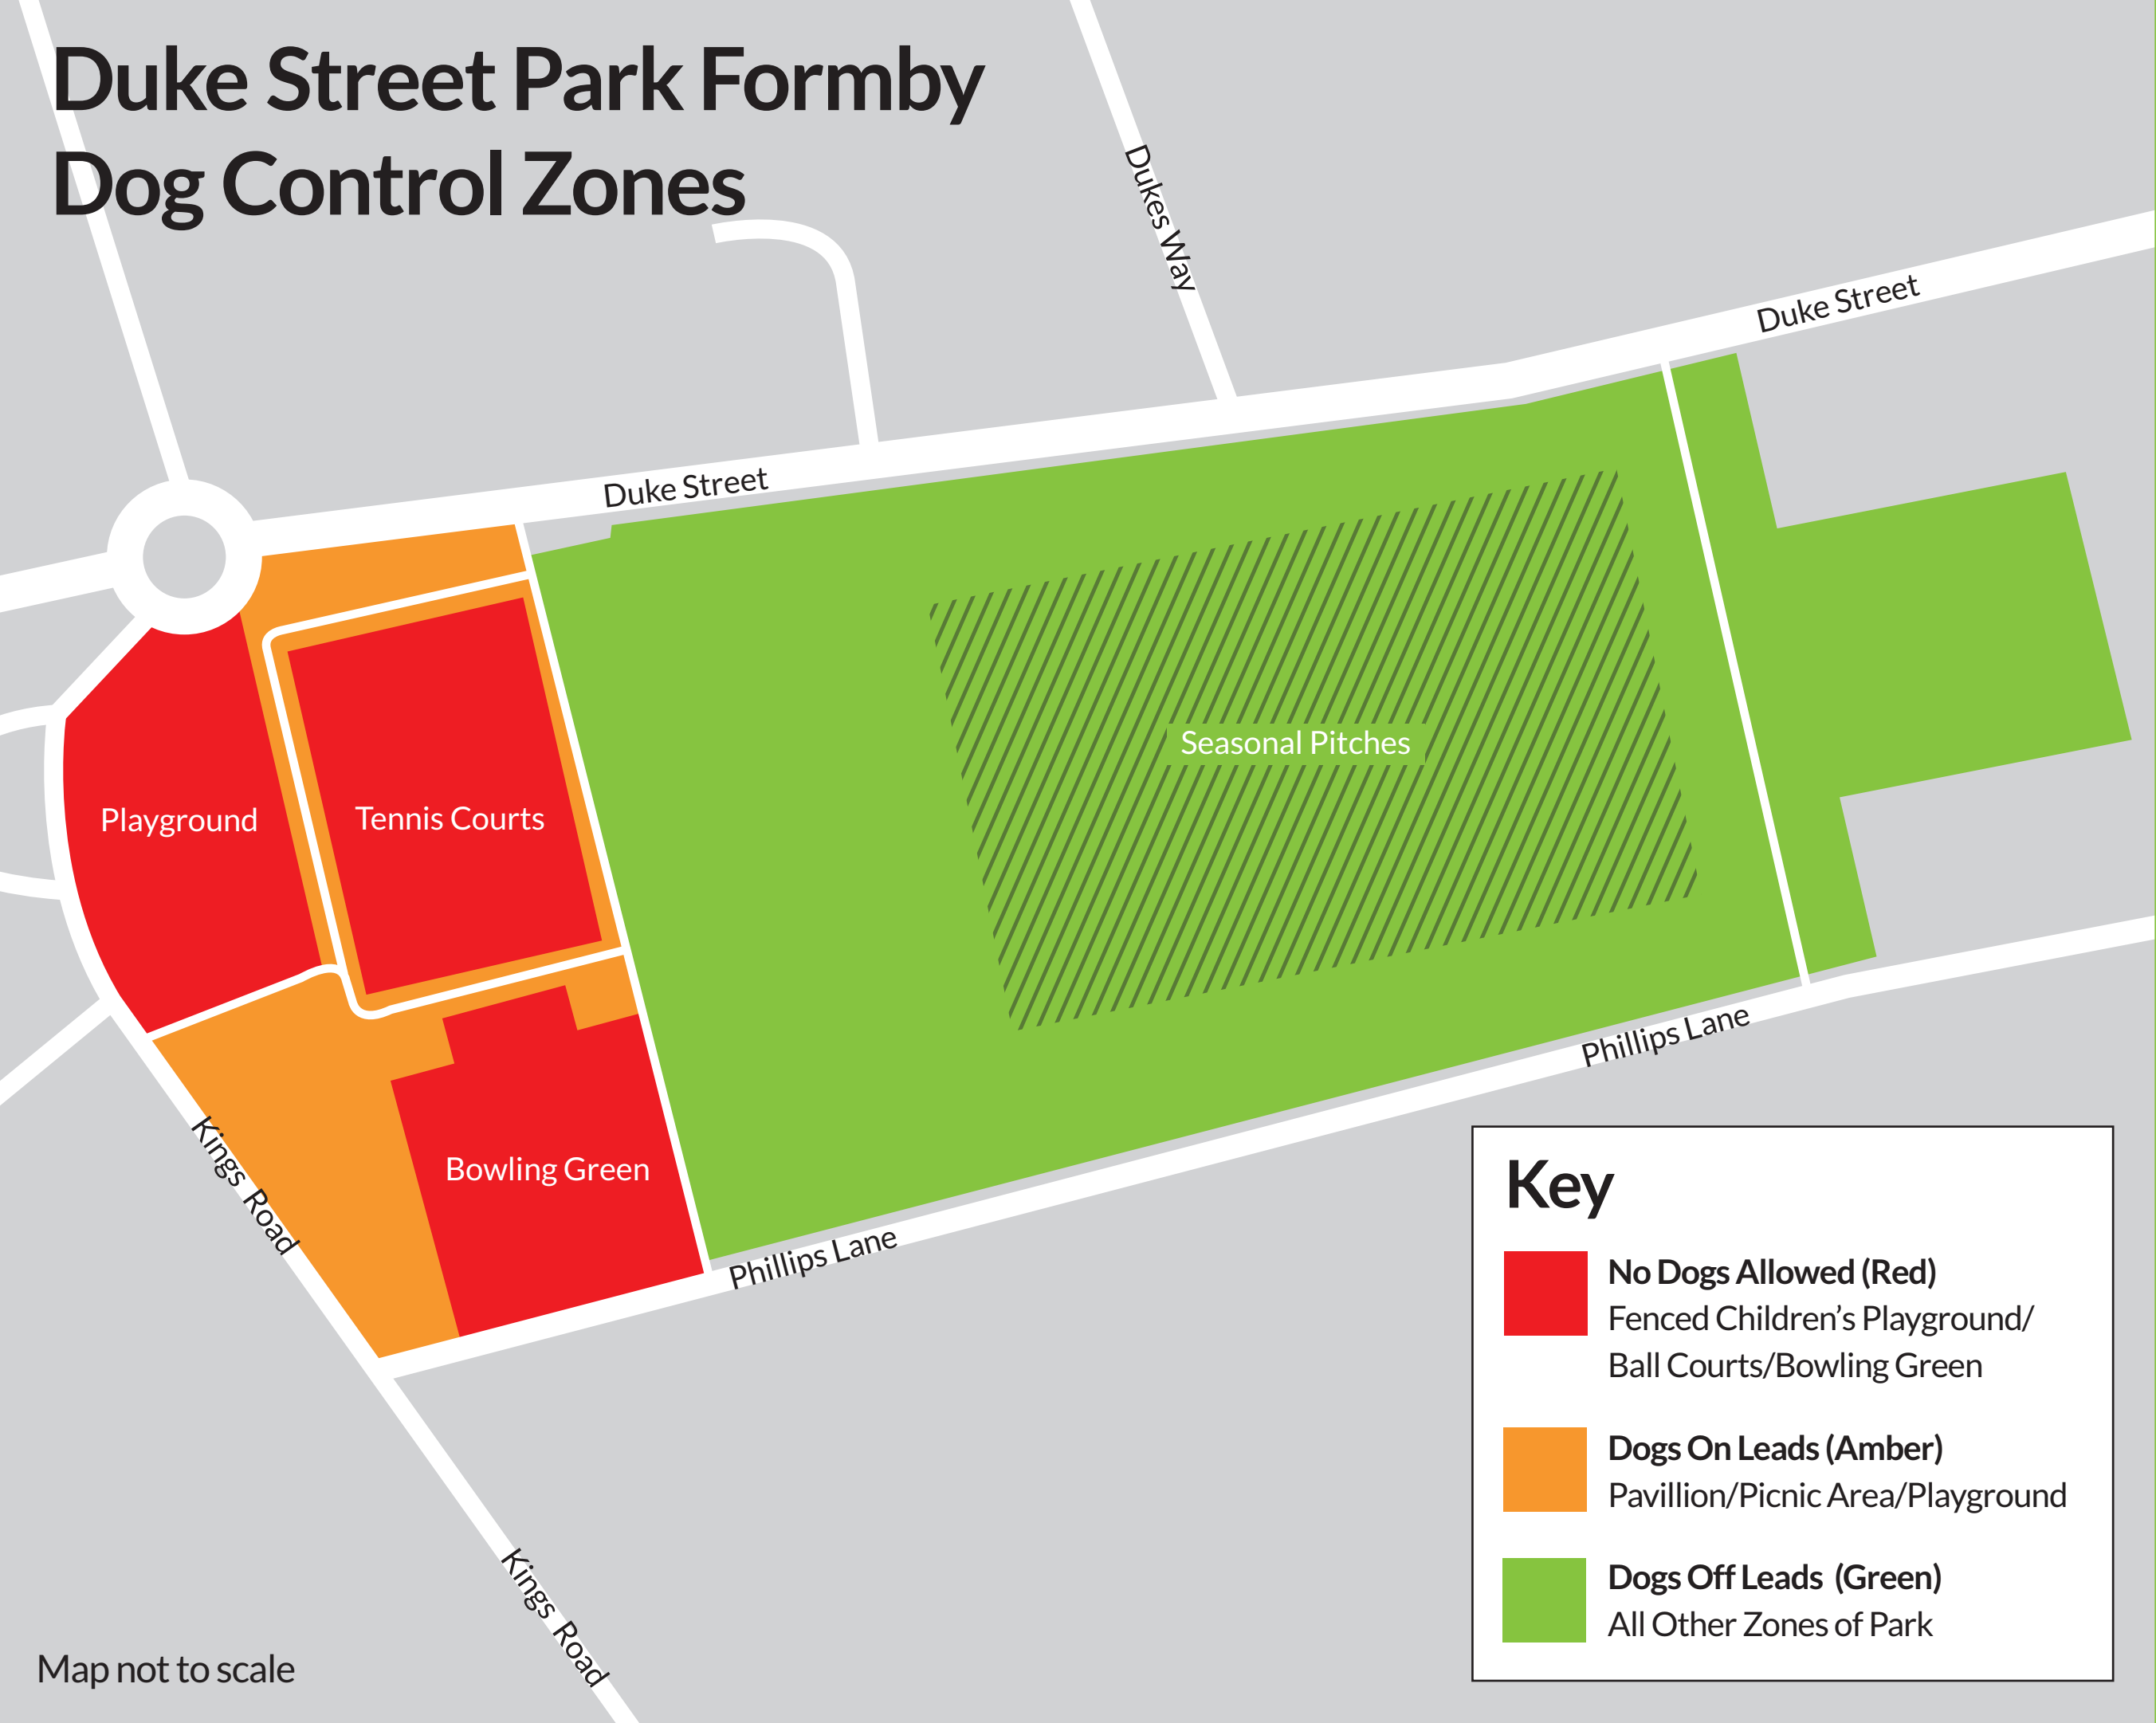

Duke Street Park Formby Dog Control Zones

Key

	No Dogs Allowed (Red) Fenced Children's Playground/ Ball Courts/Bowling Green
	Dogs On Leads (Amber) Pavillion/Picnic Area/Playground
	Dogs Off Leads (Green) All Other Zones of Park

Map not to scale